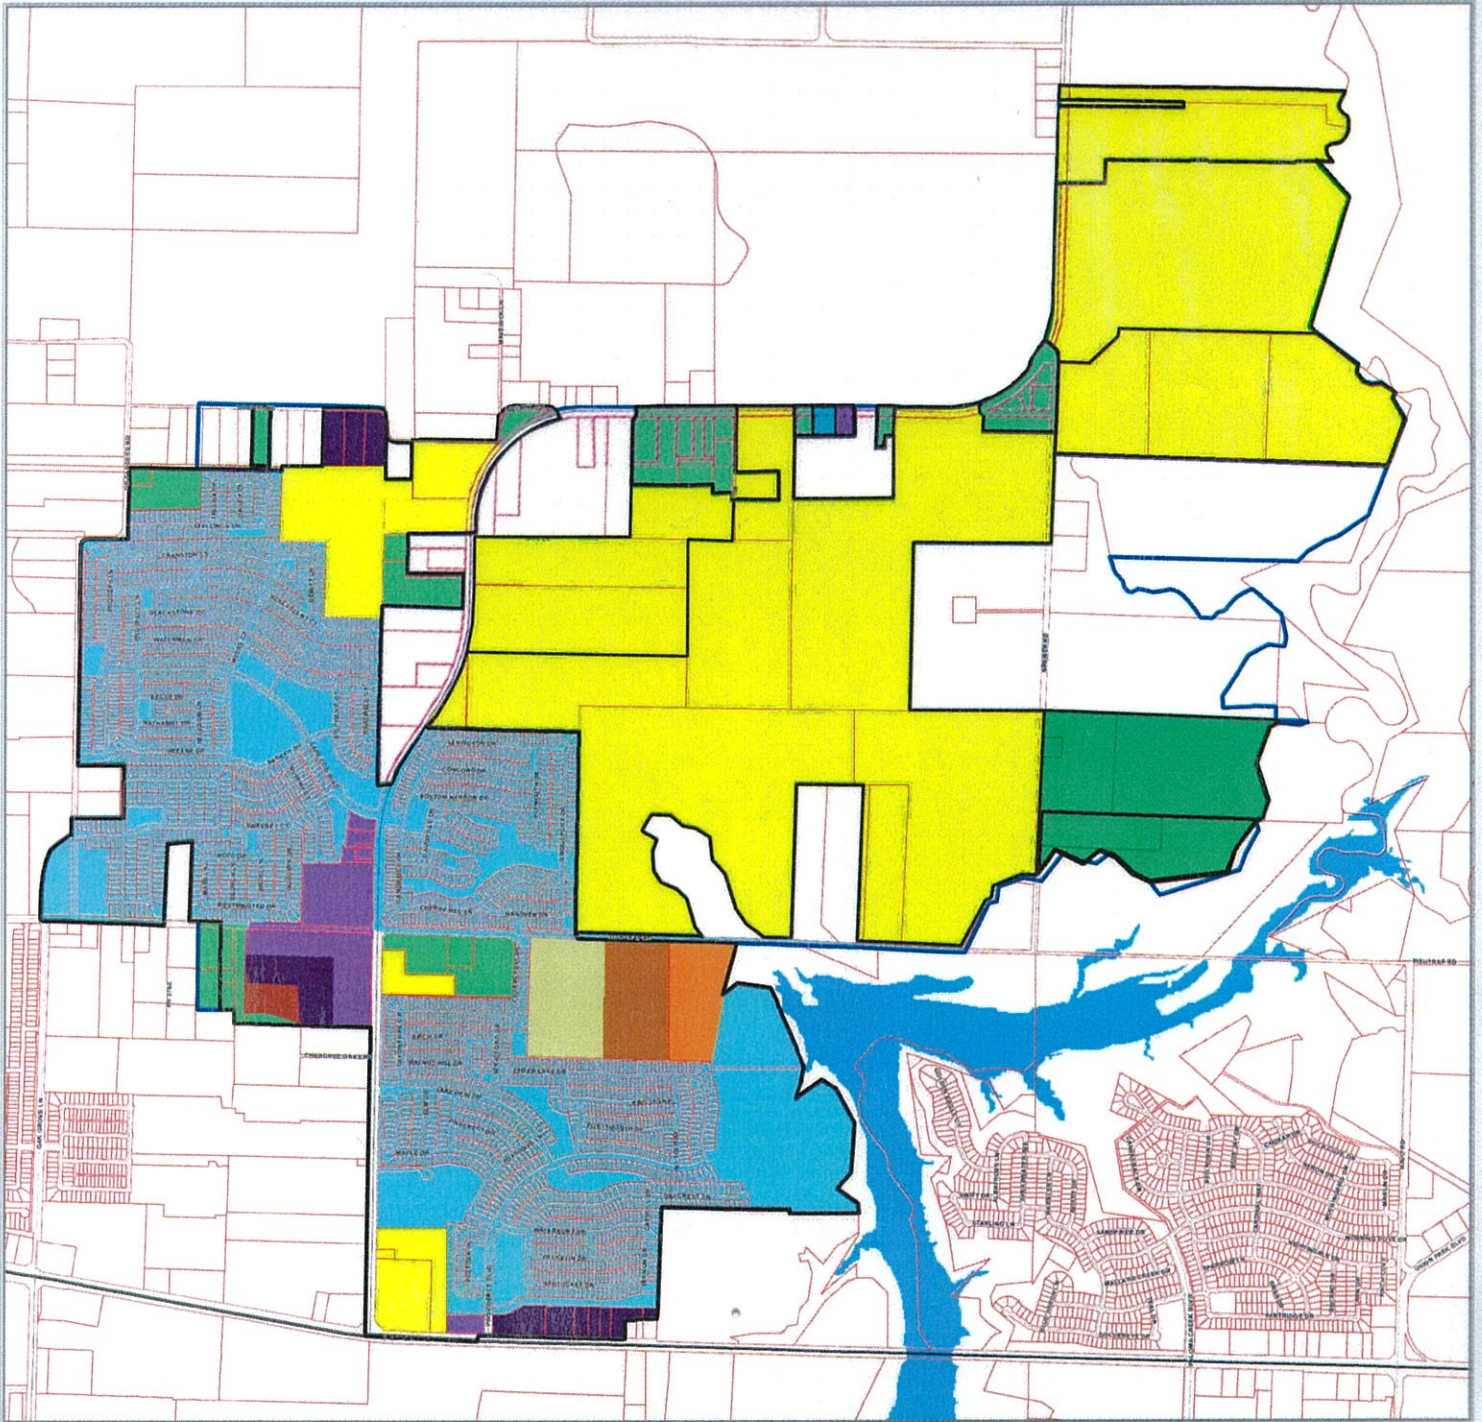

# Providence Village Zoning District Map

## Zoning District Map Legend

- Agriculture
- Business 1
- Business 2
- Industrial 1
- Industrial 2
- Multi Family
- Multi Home
- PD
- Residential

Updated Zoning Map  
Effective 11/16/21

*Connie Sparks*  
Connie Sparks, Town Secretary